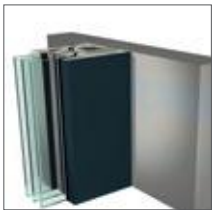

100% exposed