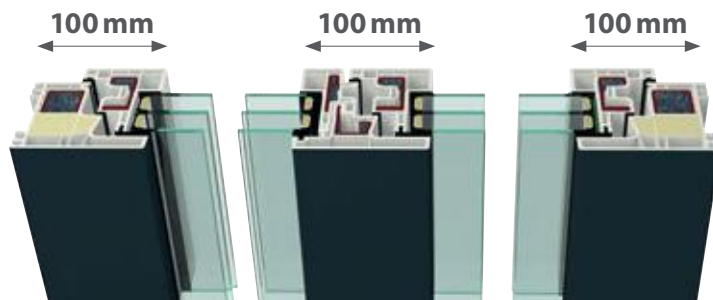

SQUARE AND ALMOST INVISIBLE

The system dimension for both the frame/sash combination and the mullion is 100 mm. This means that the mullion and lateral frame parts have the same visible width, resulting in symmetry and an aesthetic appeal.

Continuous 100 mm sightline, including in the area of the mullion