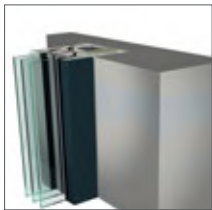

half concealed