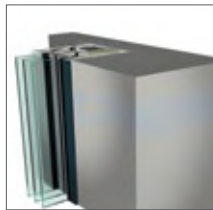

almost invisible

Maximum design freedom! The design-oriented GEALAN-KUBUS® window system opens up a range of design possibilities and therefore new perspectives for architects. Whether fully exposed, half concealed or almost invisible, GEALAN-KUBUS® frames are guaranteed to make an impression.

EASY-TO-CLEAN FRAME GEOMETRY

The GEALAN-KUBUS® system is also impressive from a functional point of view, above all with respect to the ease of cleaning. In the profile geometry, particular attention was paid to smooth contours in the frame. The frame stop has no gasket, while a curved central domed gasket is integrated into the frame.

100 MM – THE MEASURE OF ALL THINGS

- No glazing bead
- Installation depth and visible width of 100 mm for the frame/sash package and the mullion
- Flush interior view
- Clean contours