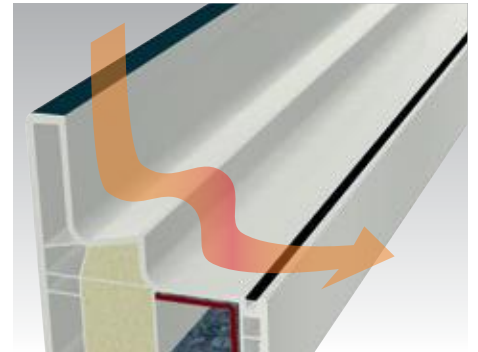

COMPATIBLE WITH:

**S 9000 LIFT/SLIDE DOOR,
S 9000 DESIGN AND
HOUSE DOOR SYSTEM**

GEALAN-KUBUS® can be combined with the S 9000 system and is suitable for window and balcony door solutions.

www.gealan.de