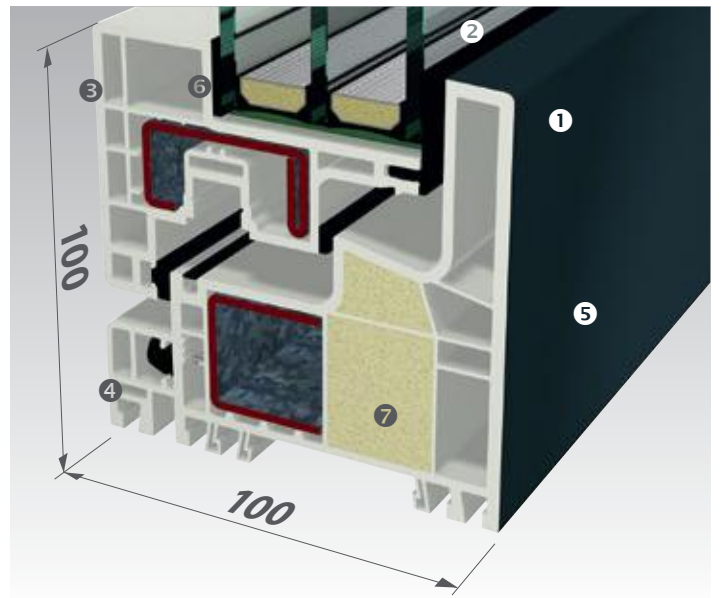

KISS-PRINCIPLE: KEEP IT SMALL AND SIMPLE

① Rectangular appearance all round – both inside and outside. ② Sash invisible from the outside.

③ Seamless sash design with no glazing beads and flush sightline thanks to ④ optimal clip profile.

⑤ Unique surface quality thanks to exclusive ACRYLCOLOR technology on the outside.

⑥ Innovative STV® bonding technology for a „borderless“ sash design guarantees maximum stability.

⑦ Outstanding heat insulation thanks to foam-filled profile chambers.